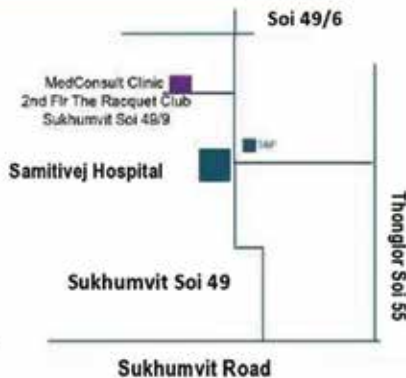

JST

J.S. TECHNICAL SERVICES

LAWTONASIA
Insurance Brokers

Mujjai cafe
"Growing confidence with every cup"

ASIAN TIGERS
MOBILITY

MedConsult

Bangkok Expat & Travel Clinic

Racquet Club, 3rd Floor
Sukhumvit Soi 49/9
Wattana
Bangkok 10110